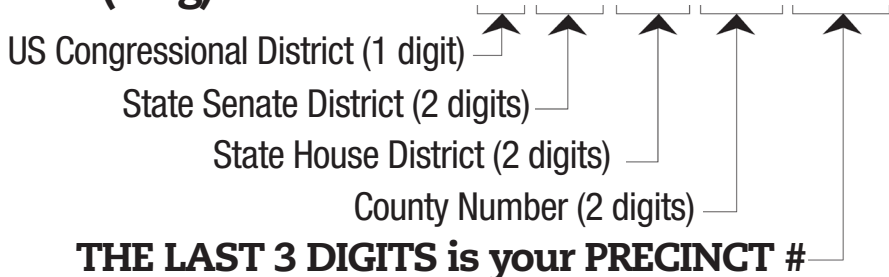

KNOW YOUR DISTRICTS & PRECINCT NUMBER

Go to govotecolorado.com (Colorado Secretary of State).

Click **Find My Registration**. (Fill in Name, Zip, & Birthdate)

Click **Search**.

Click the **County & District Information** tab. All of your districts will be listed.

DID YOU KNOW that the long version of your precinct number lists all of your districts? Under District Information, you'll find **Precinct Number**.

Follow this guide to see your districts within that number.

Your (long) Precinct # is:

Get to know your Precinct Leader, and if you don't have one, **become one!**
For Boulder County, go to bocodems.org hover over "vote" and pull down to "Precinct Leader Lookup". Other counties, check with your County Democratic Party.
Questions? Contact us at longmontareadems@gmail.com **We can help!**